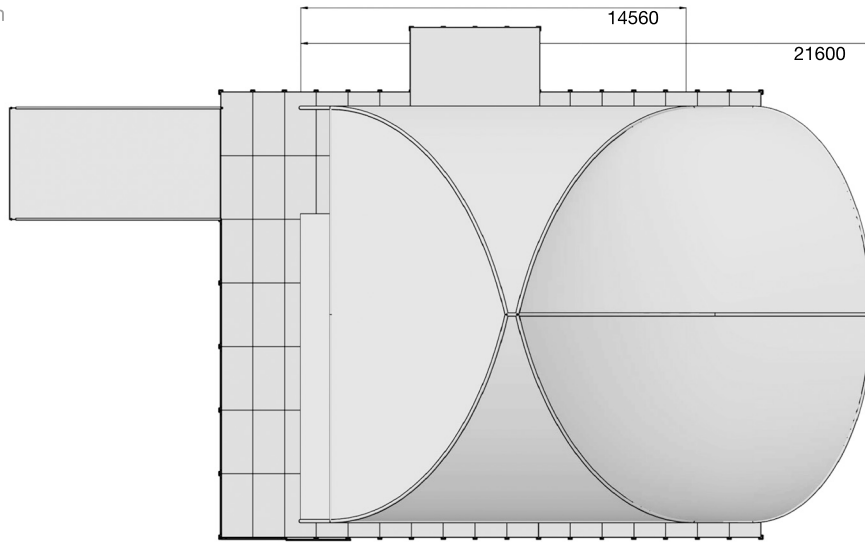

G3 Stage

Plan

Isometric

Front

Side