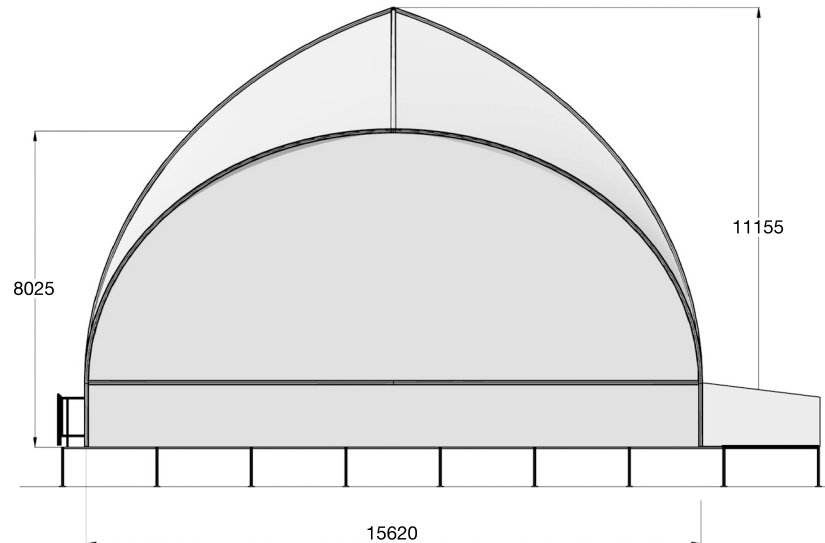

G3 Stage

Plan

Isometric

Front

Side